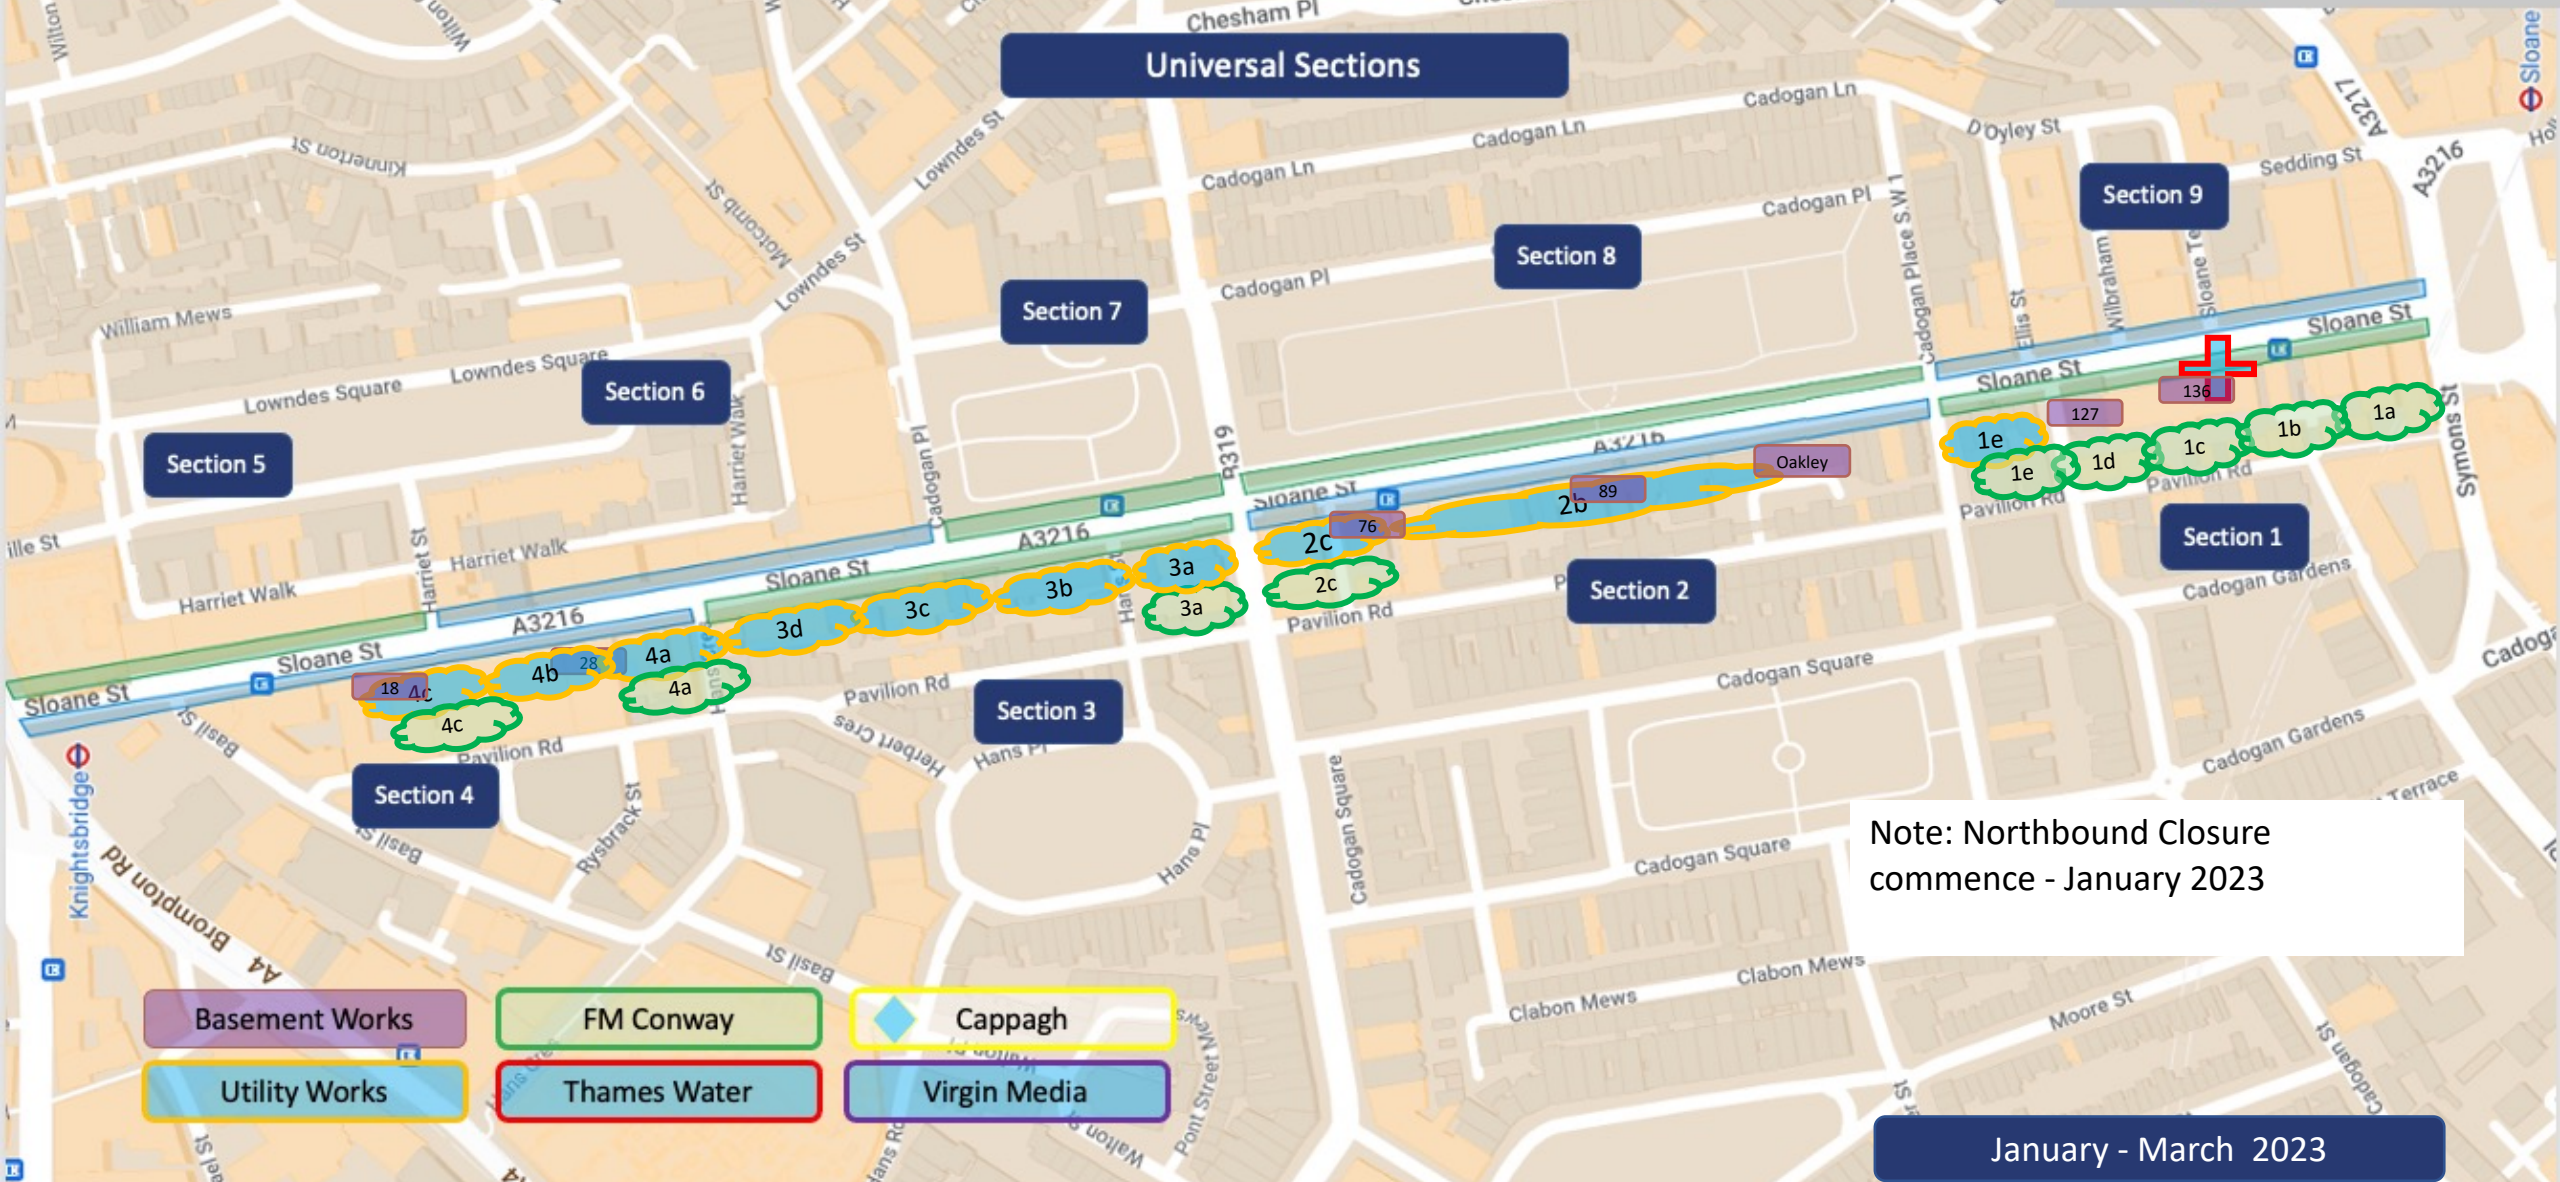

Sloane Street Public Realm

Universal Sections

Basement Works

FM Conway

Cappagh

Utility Works

Thames Water

Virgin Media

Note: Northbound Closure commence - January 2023

January - March 2023